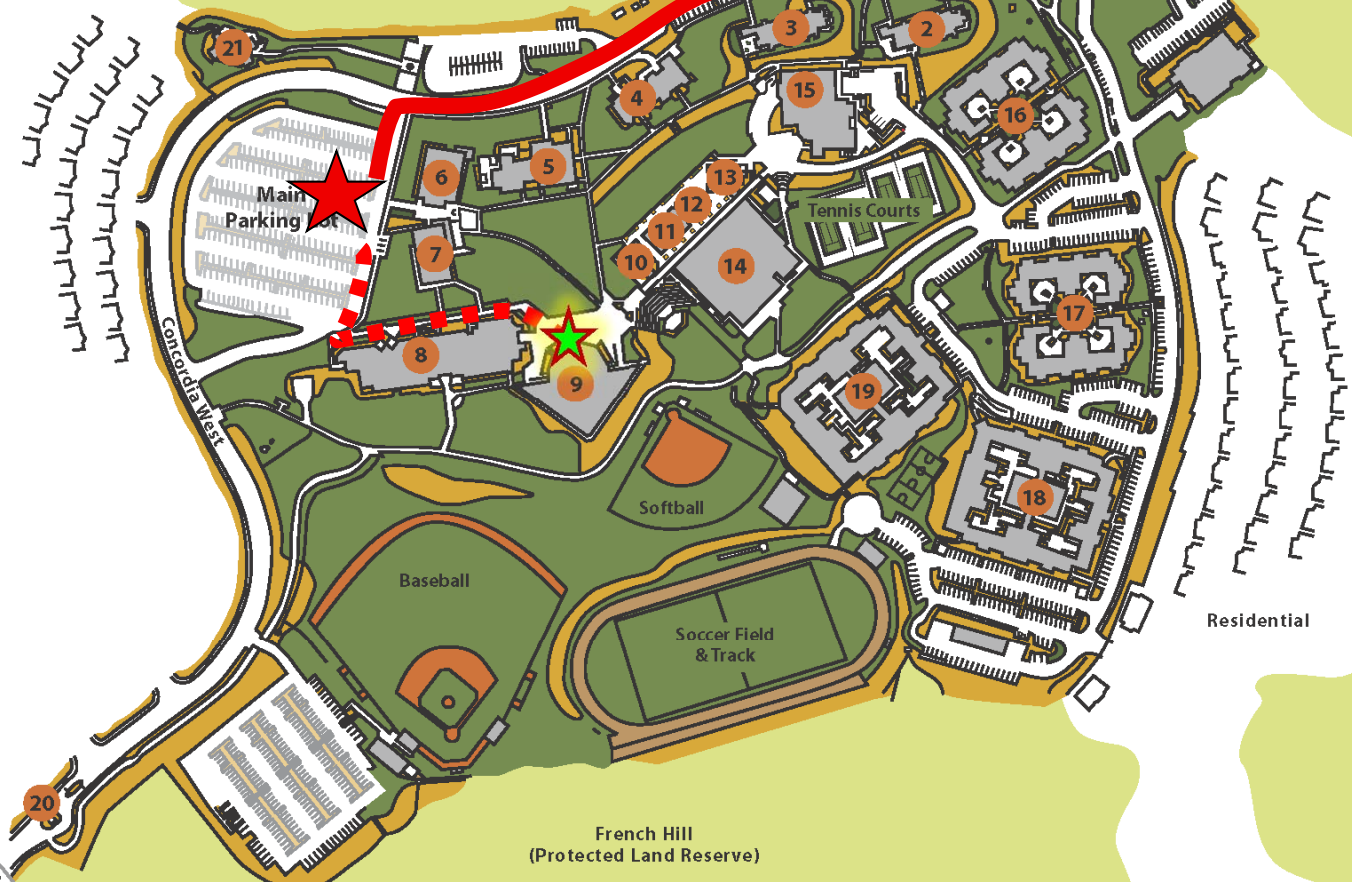

CONCORDIA UNIVERSITY

1530 Concordia West, Irvine, CA 92612
www.cui.edu

University Drive

405

RidgeLine Drive
N

William R. Mason Regional Park

Residential

Residential

French Hill (Protected Land Reserve)

- Campus Key**
(see back for more detail)
- 1 - Gate House 2
 - 2 - Chi Beta Offices
 - 3 - Chi Alpha Offices
 - 4 - Administration
 - 5 - Founders Hall
 - 6 - Grimm Hall North
 - 7 - Grimm Hall South
 - 8 - Library, Arts & Theater
 - 9 - CU Center
 - 10 - Performing Arts Annex
 - 11 - Hallerberg Center
 - 12 - Bookstore
 - 13 - Ctr. Student Leadership Development
 - 14 - Gym
 - 15 - Student Union
 - 16 - Lower Quad
 - 17 - Upper Quad
 - 18 - Rho Suites
 - 19 - Sigma Suites
 - 20 - Gate House 1
 - 21 - Good Shepherd Chapel

Turtle Rock Drive

Main Parking Lot

Softball

Baseball

Soccer Field & Track

Tennis Courts